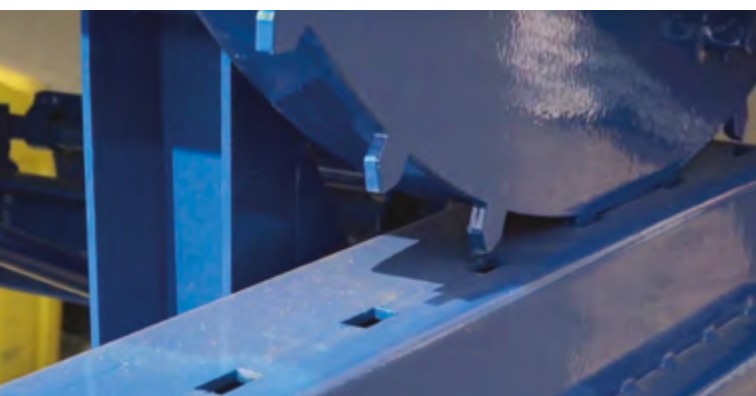

ELKOPLAST CZ, s.r.o.

Štefánikova 2664
760 01 Zlín
Czech Republic
e-mail: elkoplast@elkoplast.cz
tel.: +420 575 571 000
fax: +420 575 571 099

AUTOMATIC HEAVY 300-2500 l